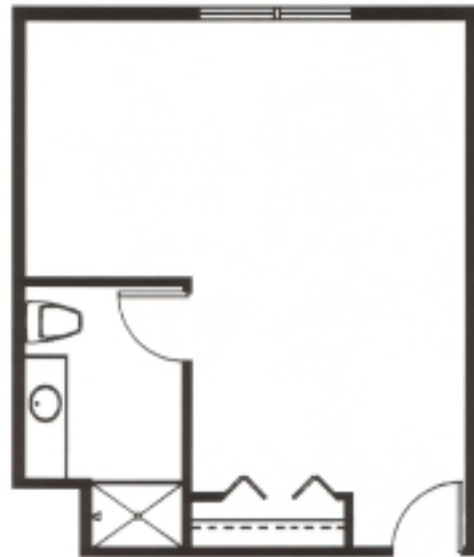

Alcove Suite
19 x 24 Approx Sq. Footage

9327 W Cory Lane - Boise ID 83704 - 208.376.1300