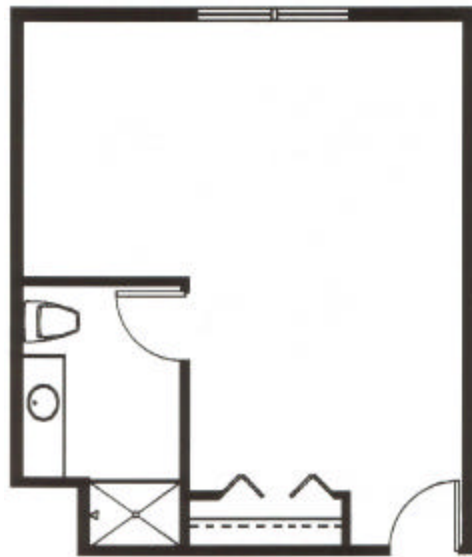

Alcove Suite
19 x 24 Approx Sq. Footage

9327 W Cory Lane - Boise ID 83704 - 208.376.1300