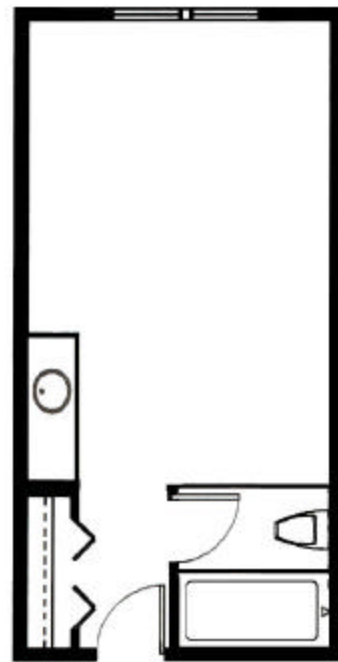

Floor Plans and Amenities - Studio Suite

AAREN BROOKE PLACE

www.aarenbrooke.com

The Studio Suite offers approximately 288 sq. ft. featuring an open living area, large closet and full bath facilities with separate vanity.

Studio Suite
12 x 24 Approx Sq. Footage

9327 W Cory Lane - Boise ID 83704 - 208.376.1300