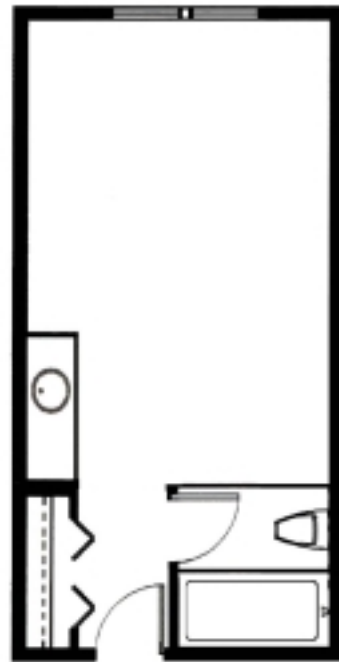

Floor Plans and Amenities - Studio Suite

AAREN BROOKE PLACE
www.aarenbrooke.com

The Studio Suite offers approximately 288 sq. ft. featuring an open living area, large closet and full bath facilities with separate vanity.

Studio Suite
12 x 24 Approx Sq. Footage

9327 W Cory Lane - Boise ID 83704 - 208.376.1300